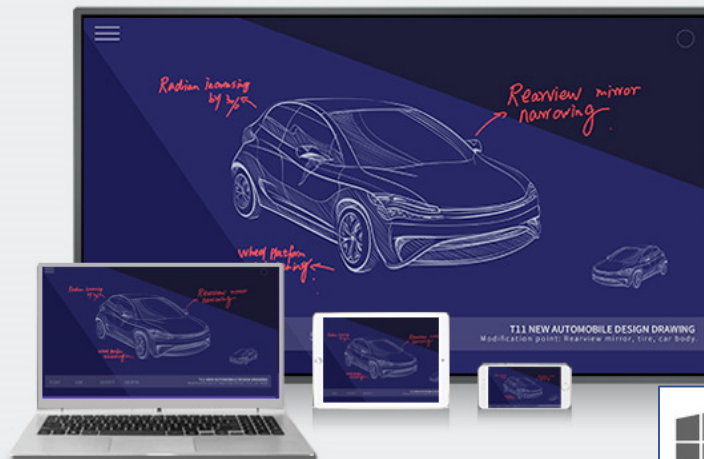

## Smart Touch Pen

Two writing modes available  
10-points or calligraphy

- One point touch to write
- Two points touch to zoom
- Erase with the back of your hand
- Multi-point touch to move
- Annotate as you like

# Wireless screen mirroring Easy to share

The Horion interactive flat panel supports screen mirroring with computer, mobile phone and tablet to facilitate better conference display, information sharing and communication. Split the screen into 4 identical parts to display contents from multiple devices. With this way multiple users and devices can use interactive flat panel at the same time.

Presenter can control who presents via wireless admin control panel on Touch LCD panel directly

Wireless mirroring function includes not only image mirroring but touch and audio as well

Dual wifi built in for wifi infrastructure mode and wifi ad hoc connection at the same time so that guests can connect to HORION board without logging into your company secured network

 AirPlay

Mirroring PC, tablet and mobile phone to interactive flat panel

Wireless mirroring capability for all platform and devices