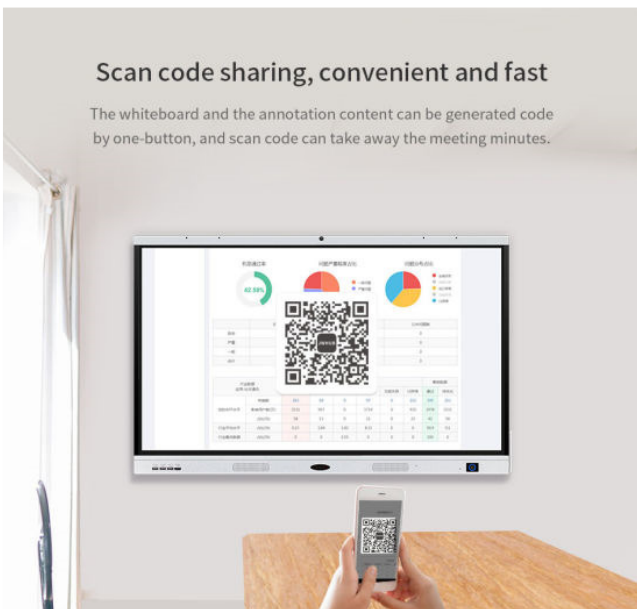

1mm precision is like writing pen  
to paper

Infinity whiteboard, unlimited  
virtual whiteboard space

Annotate on any presentation

QR code sharing or convert your  
annotation to image file

Scan code sharing, convenient and fast

The whiteboard and the annotation content can be generated code by one-button, and scan code can take away the meeting minutes.