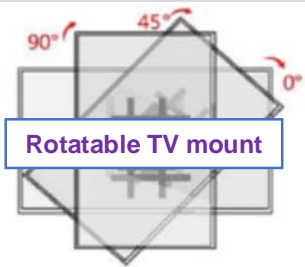

AV-LOGIC AVL-ZR-HS65
Horizontal Vertical Rotatable TV wall mount
Suitable for 32-65inches Smart Board
Max Bearing Weight: 50KG
Installation Hole: 600*400mm below
Material: Aviation Aluminium & High Tensile Steel
Color: Black
Lifted by electric motor 90degree Flip
Control Mode: Flip 90Degree