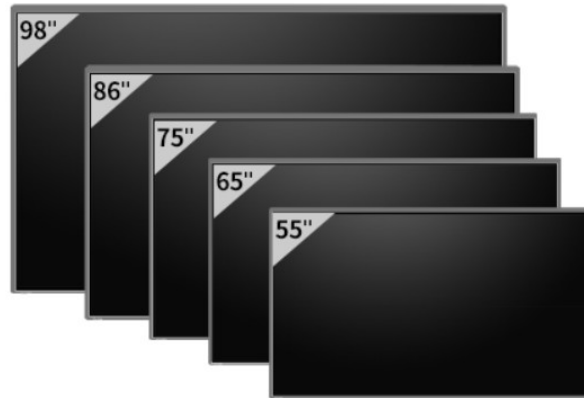

Multiple sizes available

3 YEARS
Warranty

55
inches

Width 13mm * height 771mm
Suitable for 1-5 people
10m² or smaller meeting room

65
inches

Width 1519mm * height 895mm
Suitable for up to 10 people
8-15m² meeting room

75
inches

Width 1745mm * height 1024mm
Suitable for 10-15 people
15-25m² meeting room

86
inches

Width 1998mm * height 1169mm
Suitable for 15-25 people
25-50m² meeting room

98
inches

Width 2242mm * height 1298mm
Suitable for 25-40 people
50-80m² meeting room

Packing list

Interactive flat panel

Wall mount kit

New writing pen

Smart pen

Screen mirroring device

U disk

remote control

AC power cord

HDMI cable

TOUCH-USB cable

USB extension cable

Warranty card
/ Manual