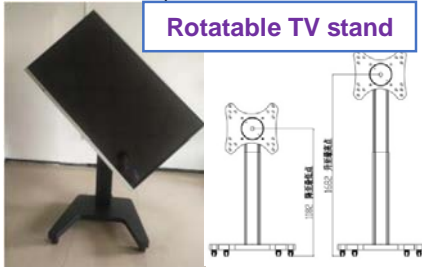

Electric up and down

**AV-LOGIC ZR-W100**  
 Electric motorized up and down electric stand TV stand  
**Display Size: 32"-75"**  
 Max Load: 80 KG  
 Adjustable Height: 600-1250mm  
 Power supply: 100V-240V

Electric up and down + table top

**AV-LOGIC AV-ZR-680**

Electric motorized 90 degree table top flip and up down electric stand TV stand

**Display Size: 32"-75"**

Max Load: 80 KG

Tilt: 0°-90°

Adjustable Height: 600-1250mm

Power supply: 100V-240V

Electric up and down + rotate

**Rotatable TV stand**

**AV-LOGIC RED-SF**

Electric motorized rotatable with up and down electric stand TV stand

Suitable for 32-65inches Smart Board

Max Bearing Weight: 45KG