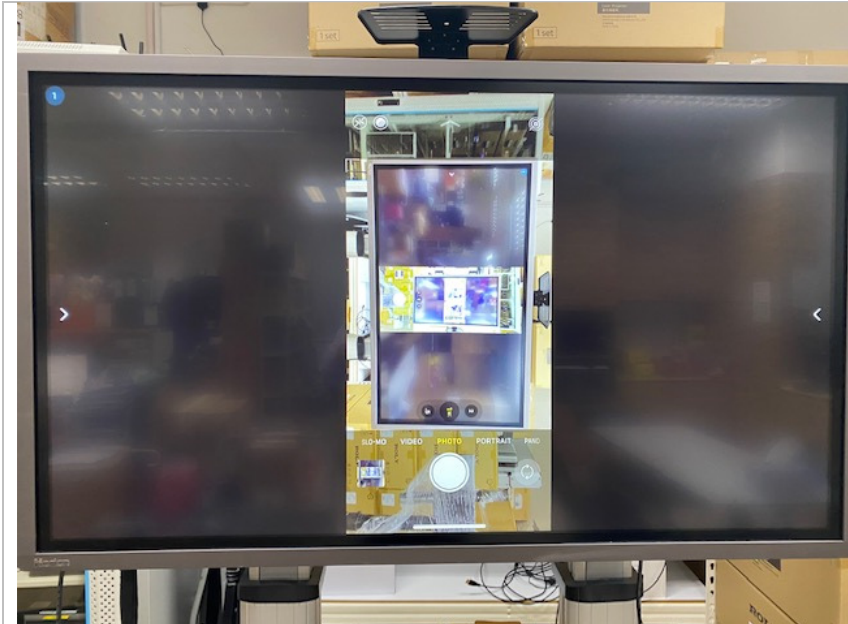

# WHITEBOARD VIDEO CONFERENCING & COLLABORATION

- Supports up to a maximum of 10 units Horion M3A board to join the meeting simultaneously.
- Video conferencing requires Horion Camera and Microphone equipment
- The host starts meeting on Horion whiteboard
- Then provides meeting ID for other Horion boards to join the meeting

**Click on whiteboard icon located on bottom left side of the whiteboard**

**Click on Start Meeting to host screen video conferencing and collaboration function**

**Share with up to 10 Horion whiteboard users Meeting ID code to join host screen**

# ADVANCE WIRLESS MIRRORING WITH ON SCREEN HOST CONTROL

Single device mirroring

Two devices mirroring

Three devices mirroring

Four devices mirroring

On screen display shows how many users are logged on

**Corner on screen display host control menu allows host to control which user to enlarge and show as full screen**