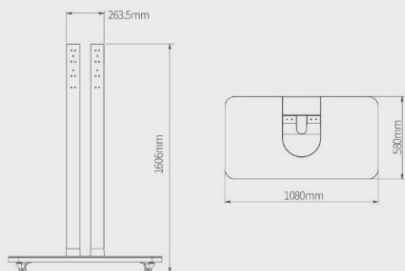

**75**  
inches

Width 1745mm \* height 1024mm  
Suitable for 10-15 people  
15-25m<sup>2</sup> meeting room

**86**  
inches

Width 1998mm \* height 1169mm  
Suitable for 15-25 people  
25-50m<sup>2</sup> meeting room

**98**  
inches

Width 2242mm \* height 1298mm  
Suitable for 25-40 people  
50-80m<sup>2</sup> meeting room

**HORION HC-M Camera with built-in microphone**  
 8.5mp camera 4K  
 X2 zoom  
 118 degree viewing angle  
 USB 3.0  
 Built in dual array microphone

**HORION HC-Pro PTZ Camera**  
 1/2.8 inch 5MP image sensor, 1080p Full HD  
 advanced Ambarella DSP  
 62.5degree FOV optical lens  
 10X Optical Zoom + 12XDigital Zoom  
 118 degree viewing angle  
 USB 2.0  
 Up to 128 presets

**HK70 product parameters**

<b>Model</b>	HK70 (fit 55-75 inch flat panel)	<b>Caster size</b>	5.08cm
<b>Material</b>	High quality carbon steel tempered glass	<b>Product size</b>	1606*1080*580mm
<b>Color</b>	Gun gray, silver	<b>Package size</b>	1603*750*160mm
<b>Load</b>	100KG	<b>Net weight</b>	48±0.5KG
<b>Hole distance</b>	194.5-180MM	<b>Gross weight</b>	52±0.5KG