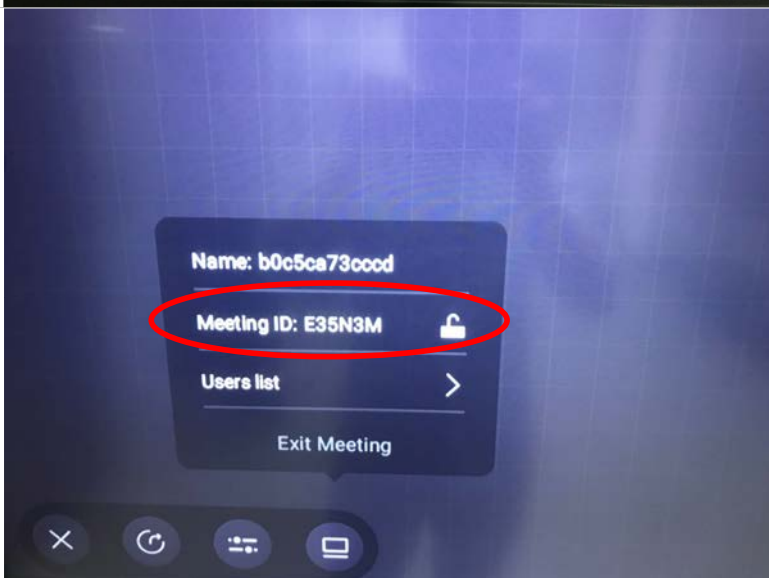

# WHITEBOARD VIDEO CONFERENCING & COLLABORATION

- Supports up to a maximum of 10 units Horion M3A board to join the meeting simultaneously.
- Video conferencing requires Horion Camera and Microphone equipment
- The host starts meeting on Horion whiteboard
- Then provides meeting ID for other Horion boards to join the meeting

**Click on whiteboard icon located on bottom left side of the whiteboard**

**Click on Start Meeting to host screen video conferencing and collaboration function**

**Share with up to 10 Horion whiteboard users Meeting ID code to join host screen**

# ADVANCE WIRLESS MIRRORING WITH ON SCREEN HOST CONTROL

Single device mirroring

Two devices mirroring

Three devices mirroring

Four devices mirroring

On screen display shows how many users are logged on

**Corner on screen display host control menu allows host to control which user to enlarge and show as full screen**