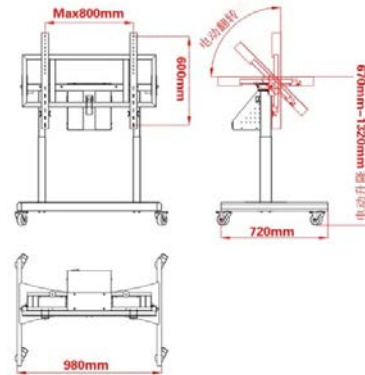

**AV-LOGIC LCD MONITOR STAND AVL-AF100**  
**TV Size 60-100 inch, Conference Camera mount**  
 Vesa 200\*200~1000\*600  
 Max load 136.4kg  
 Max Tray load 4.5kg  
 Adjustable Height 1400-1725mm  
 Materials SPCC steel plate, Aluminium alloy  
 Net Weight 48kg  
 Gross Weight 42.9kg

Electric up and down

**AV-LOGIC ZR-W100**  
 Electric motorized up and down electric stand TV stand  
**Display Size: 32"-75"**  
 Max Load: 80 KG  
 Adjustable Height: 600-1250mm  
 Power supply: 100V-240V

Electric up and down + table top

**AV-LOGIC AV-ZR-680**

Electric motorized 90 degree table top flip and up down electric stand TV stand

**Display Size: 32"-75"**

Max Load: 80 KG

Tilt: 0°-90°

Adjustable Height: 600-1250mm

Power supply: 100V-240V

Electric up and down + rotate

**Rotatable TV stand**

**AV-LOGIC RED-SF**

Electric motorized rotatable with up and down electric stand TV stand

Suitable for 32-65inches Smart Board

Max Bearing Weight: 45KG