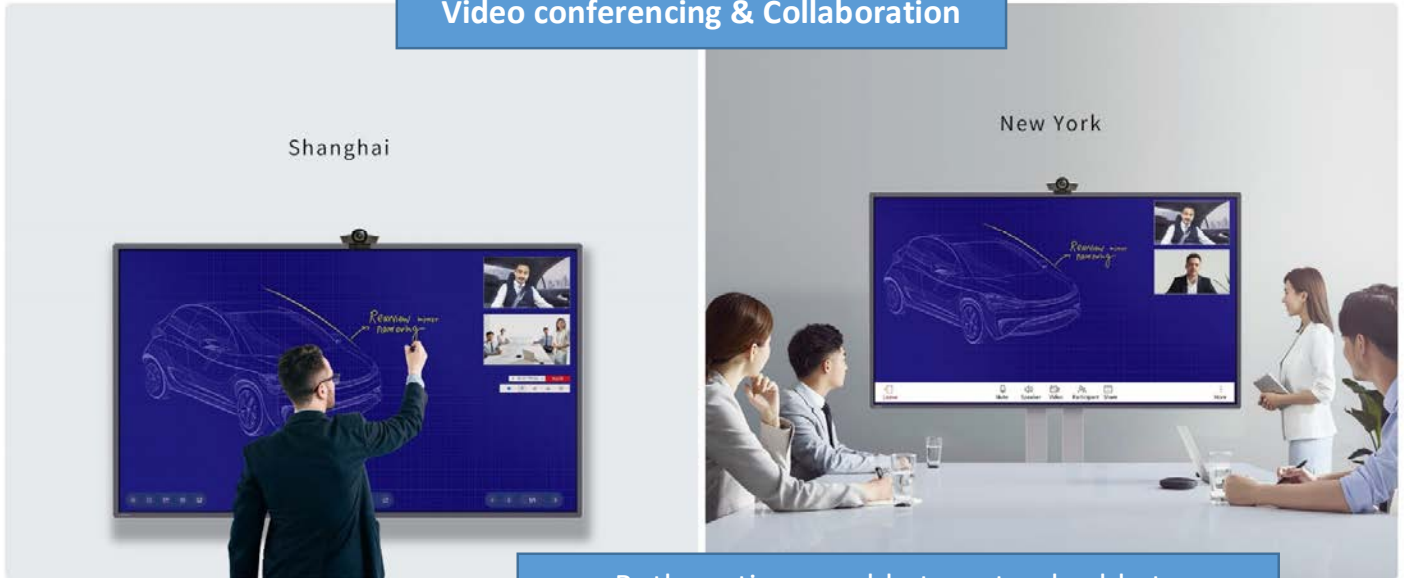

Whiteboard Collaboration

With Horion IFP, it can help you achieve the remote video conference, the writing and annotation on the whiteboard can be transmitted to the other Horion IFP in different places simultaneously.

Video conferencing & Collaboration

Both parties are able to not only able to videoconference but also share content on whiteboard and both parties also write on the whiteboard at the same time

LG 4K screen

For 4K ultra-high-definition screen, LG IPS is the best choice as it comes with high contrast and wide color gamut. The fifth generation color engine chip presents you with more natural picture quality.