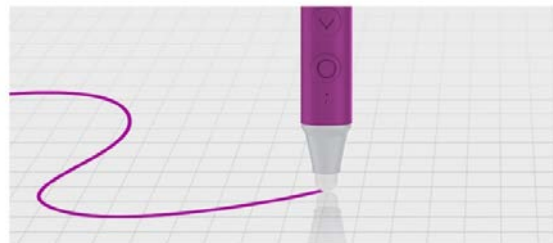

Rapid response and fine writing

Semicircle nano pen tip, moderate hardness to protect the screen; smooth writing with delicate strokes, high sensitivity and fast