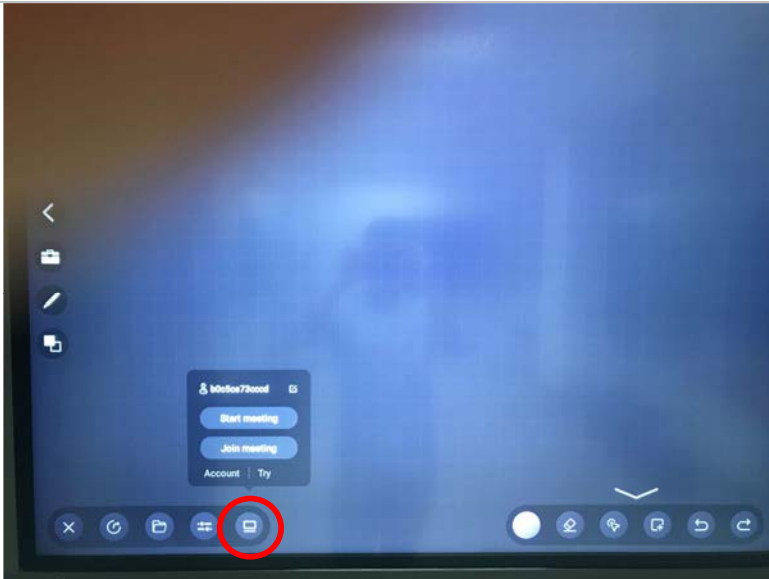

# WHITEBOARD VIDEO CONFERENCING & COLLABORATION

- Supports up to a maximum of 10 units Horion M3A board to join the meeting simultaneously.
- Video conferencing requires Horion Camera and Microphone equipment
- The host starts meeting on Horion whiteboard
- Then provides meeting ID for other Horion boards to join the meeting