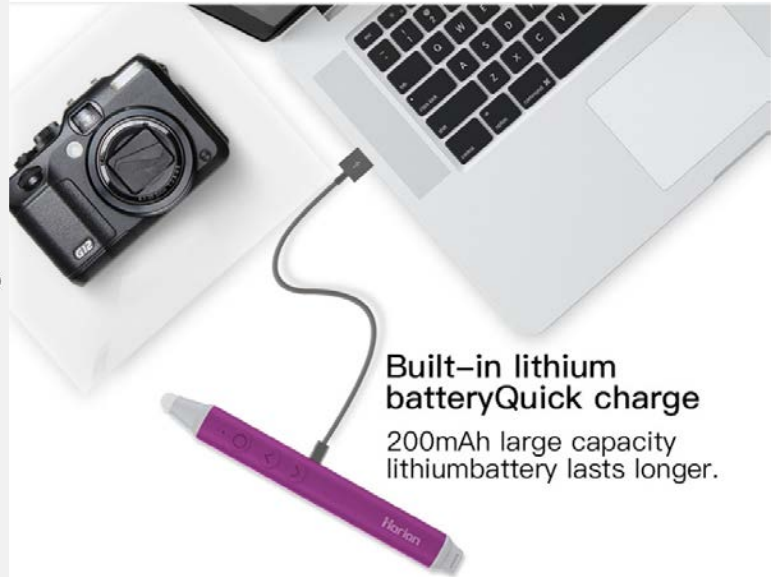

3 key design for simple operation

Just 3 keys, simple but powerful. You no longer need to worry that you may press the wrong key.

Page Down key (one click to turn to the next page)

LED blue light

Pen tip (to write on super interactive flat panel)

Microphone

Receiver (plug into USB interface on interactive flat panel)