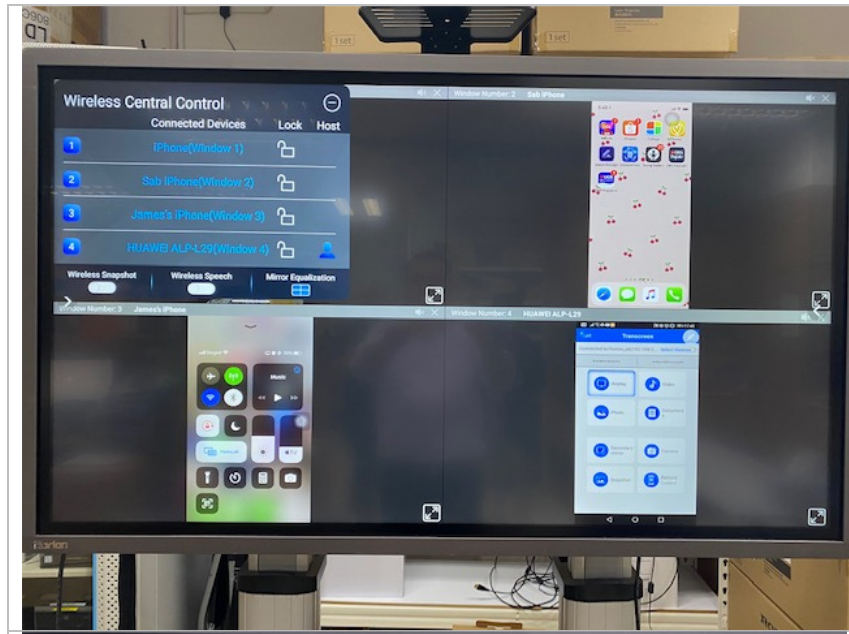

(Other Horion board users have to be on same network or have internet access anywhere else in the world. Video Conferencing and collaboration performance is subject to network or internet bandwidth performance)

# ADVANCE WIRLESS MIRRORING WITH ON SCREEN HOST CONTROL

Single device mirroring

Two devices mirroring

Three devices mirroring

Four devices mirroring

On screen display shows how many users are logged on

**Corner on screen display host control menu allows host to control which user to enlarge and show as full screen**

**Close up of host control menu**

**Close up of 1of 4 user screen, which host either can either remove or enlarge to full screen and control if volume is on or muted**