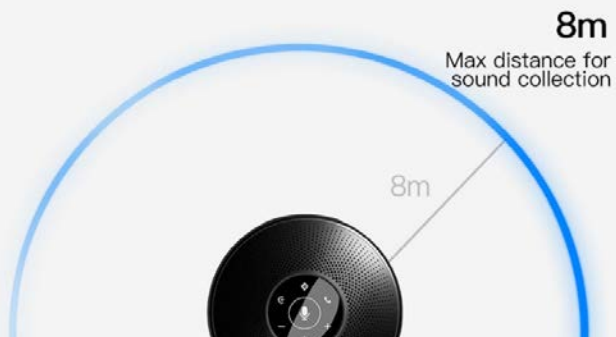

True 360° all direction sound collection

8m sound collection from all directions, suitable for most enterprise conferences